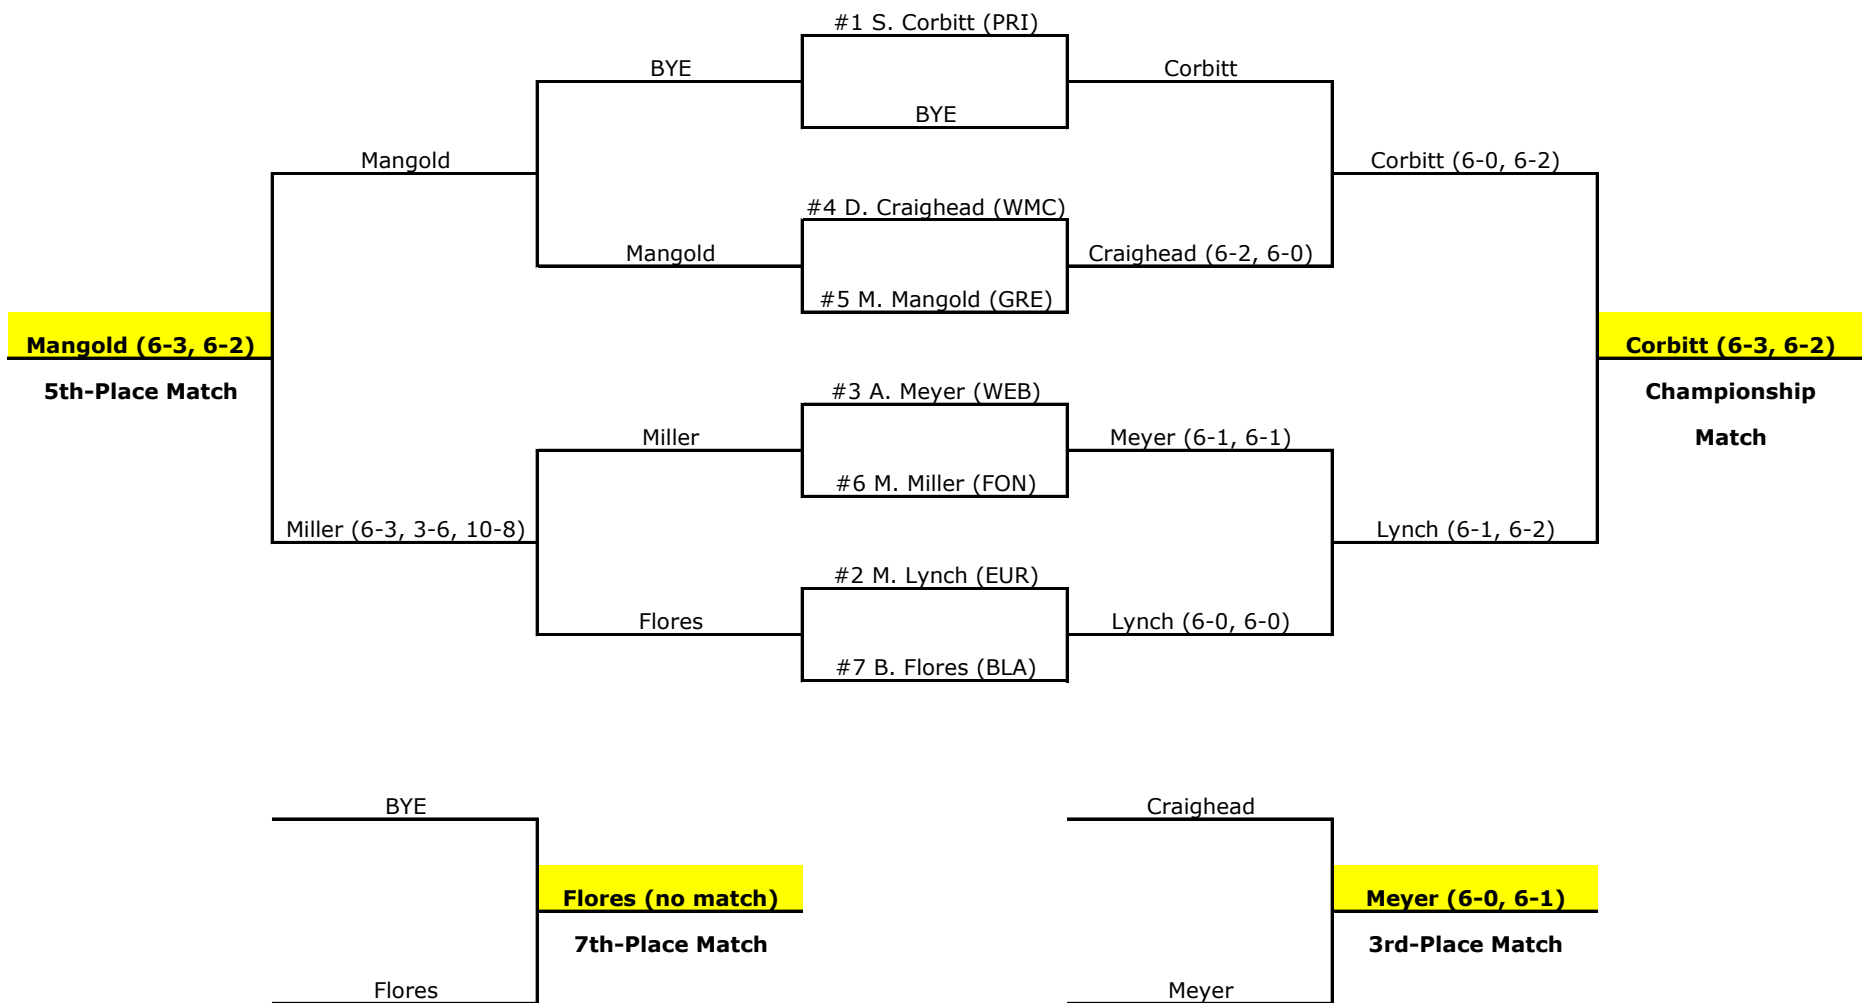

2010 SLIAC Women's Tennis Individual Tournament Place Finish

Yellow Highlight - 1st Team All-Conference

Finish	Name (seed)	School
#1-Singles		
1	Sarah Corbitt (1)	Principia
2	Meredith Lynch (2)	Eureka
3	Alex Meyer (3)	Webster
4	Dori Craighead (4)	Westminster
5	Mandy Mangold (5)	Greenville
6	Molly Miller (6)	Fontbonne
7	Bethany Flores (7)	Blackburn

#2-Singles

1	Mindy Tabakin (1)	Webster
2	Jessie Harling (2)	Greenville
3	Alyssa Wetterauer (3)	Eureka
4	Marianna Hronek (5)	Principia
5	Megan Slayton (4)	Westminster
6	Maggie Sheraden (6)	Blackburn
7	Maggie Pohl (7)	Fontbonne

#3-Singles

1	Alison Tungate (1)	Webster
2	Natalie Wetterauer (3)	Eureka
3	Heather Libbe (2)	Principia
4	Caitlin Lamkin (4)	Westminster
5	Megan Troupe (5)	Greenville
6	Amanda Orzechowski (6)	Blackburn
7	Libby Brauss (7)	Fontbonne

#4-Singles

1	Lindsey Hays (1)	Webster
2	Jaime Harling (3)	Greenville
3	Rhiannon Woodruff (2)	Westminster
4	Caroline Korthals (4)	Principia
5	Rachel Funk (5)	Eureka
6	Mallory Cummings (7)	Blackburn
7	Sara Mueller (6)	Fontbonne

#5-Singles

1	Paige Tungate (1)	Webster
2	Courtney Banko (3)	Principia
3	Avery Cole (4)	Greenville
4	Lara Banner (2)	Westminster
5	Megan Adkins (5)	Eureka
6	Mary Gould (6)	Fontbonne
7	Amelia Kirby (7)	Blackburn

#6-Singles

1	Jasmine Carcieri (4)	Principia
2	Brittany Headrick (3)	Greenville
3	Accashia Thomas (1)	Westminster
4	Kate Coen (2)	Webster
5	Riana Riffle (5)	Eureka
6	Megan Schmittel (6)	Fontbonne
7	Dylan Ramsey (7)	Blackburn

Green Highlight - Honorable Mention

Finish	Name	School (seed)
#1-Doubles		
1	Meredith Lynch Alyssa Wetterauer	Eureka (1)
2	Sarah Corbitt Marianna Hronek	Principia (2)
3	Paige Tungate Alison Tungate	Webster (3)
4	Dori Craighead Megan Slayton	Westminster (4)
5	Maggie Sheraden Bethany Flores	Blackburn (5)
6	Mandy Mangold Kim Minshall	Greenville (6)
7	Molly Miller Maggie Pohl	Fontbonne (7)

#2-Doubles

1	Mindy Tabakin Lindsey Hays	Webster (1)
2	Jessie Harling Megan Troupe	Greenville (2)
3	Caitlin Lamkin Rhiannon Woodruff	Westminster (3)
4	Natalie Wetterauer Riana Riffle	Eureka (4)
5	Heather Libbe Jasmine Carcieri	Principia (5)
6	Libby Brauss Sara Mueller	Fontbonne (6)
7	Mallory Cummings Amelia Kirby	Blackburn (7)

#3-Doubles

1	Alex Meyer Hannah Wojahn	Webster (2)
2	Jaime Harling Kristin Minshall	Greenville (1)
3	Caroline Korthals Courtney Banko	Principia (3)
4	Katie Hasenmueller Lara Banner	Westminster (4)
5	Megan Adkins Rachel Funk	Eureka (6)
6	Mary Gould Megan Schmittel	Fontbonne (6)
7	Dylan Ramsey Jessie Johnson	Blackburn (7)

2010 SLIAC Women's Tennis Individual Tournament Bracket #1-Singles