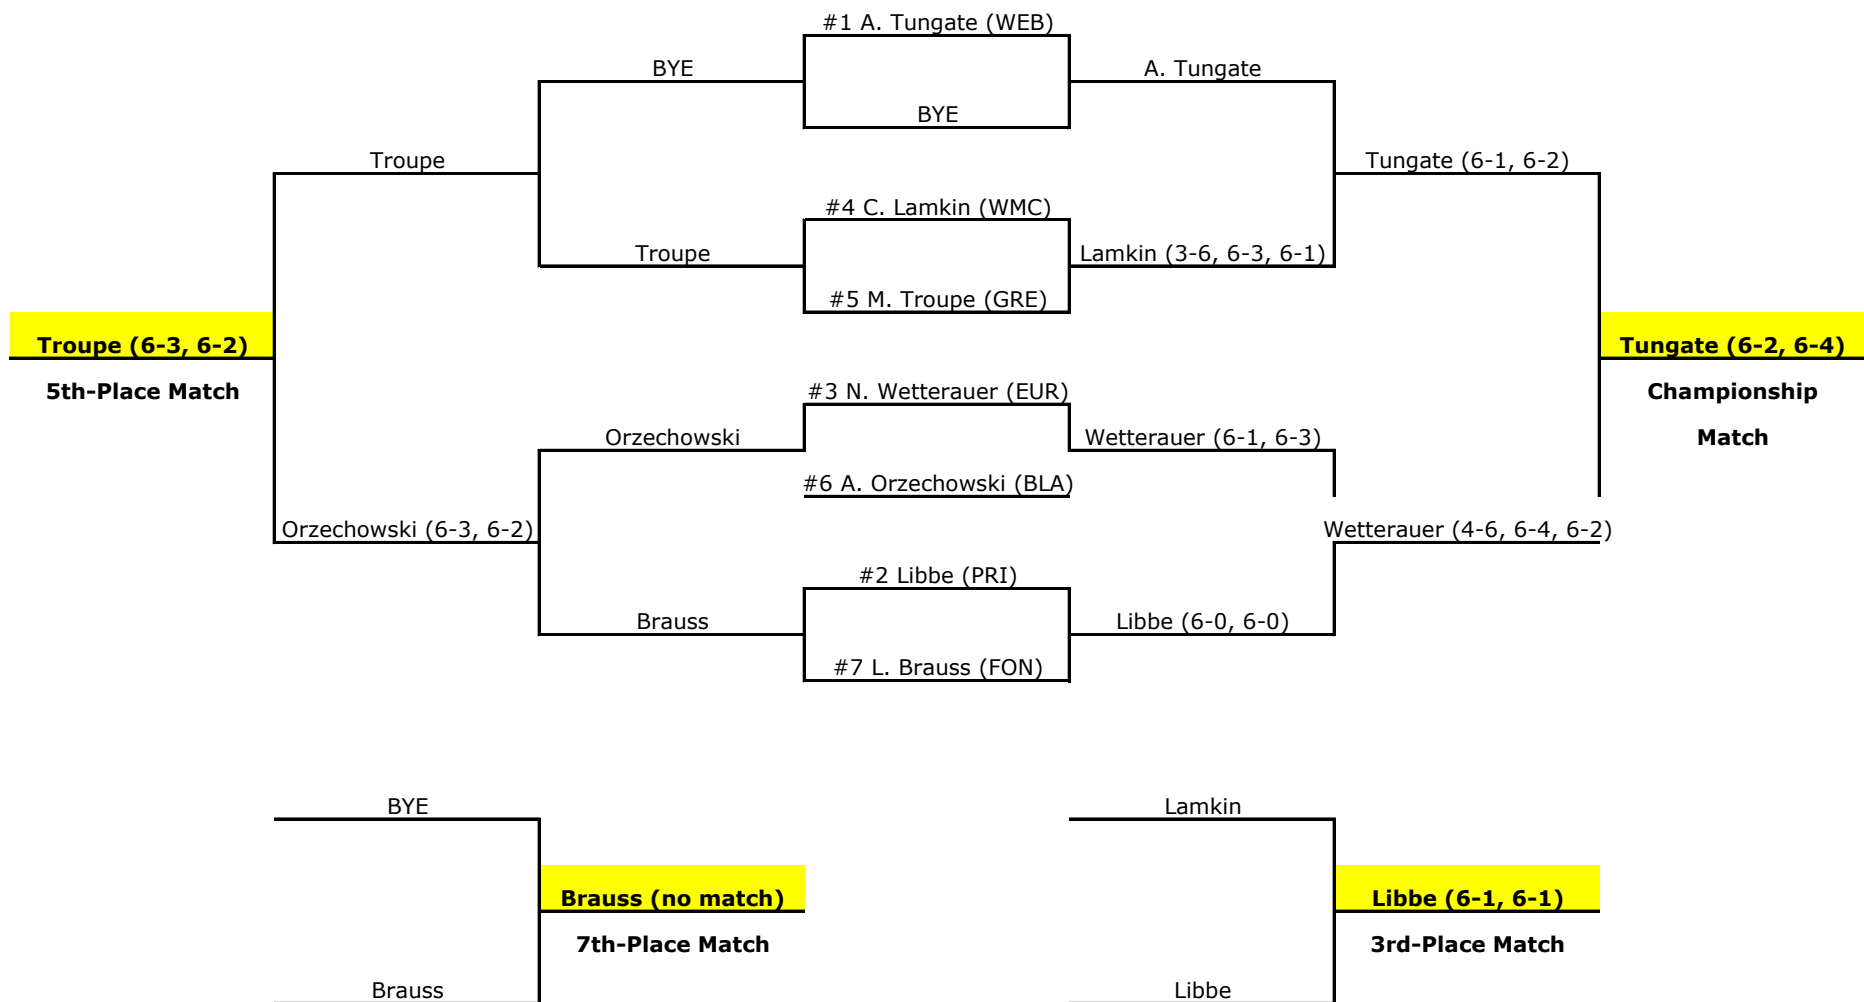

2010 SLIAC Women's Tennis Individual Tournament Bracket #1-Singles

2010 SLIAC Women's Tennis Individual Tournament Bracket #2-Singles

2010 SLIAC Women's Tennis Individual Tournament Bracket #3-Singles

2010 SLIAC Women's Tennis Individual Tournament Bracket #4-Singles