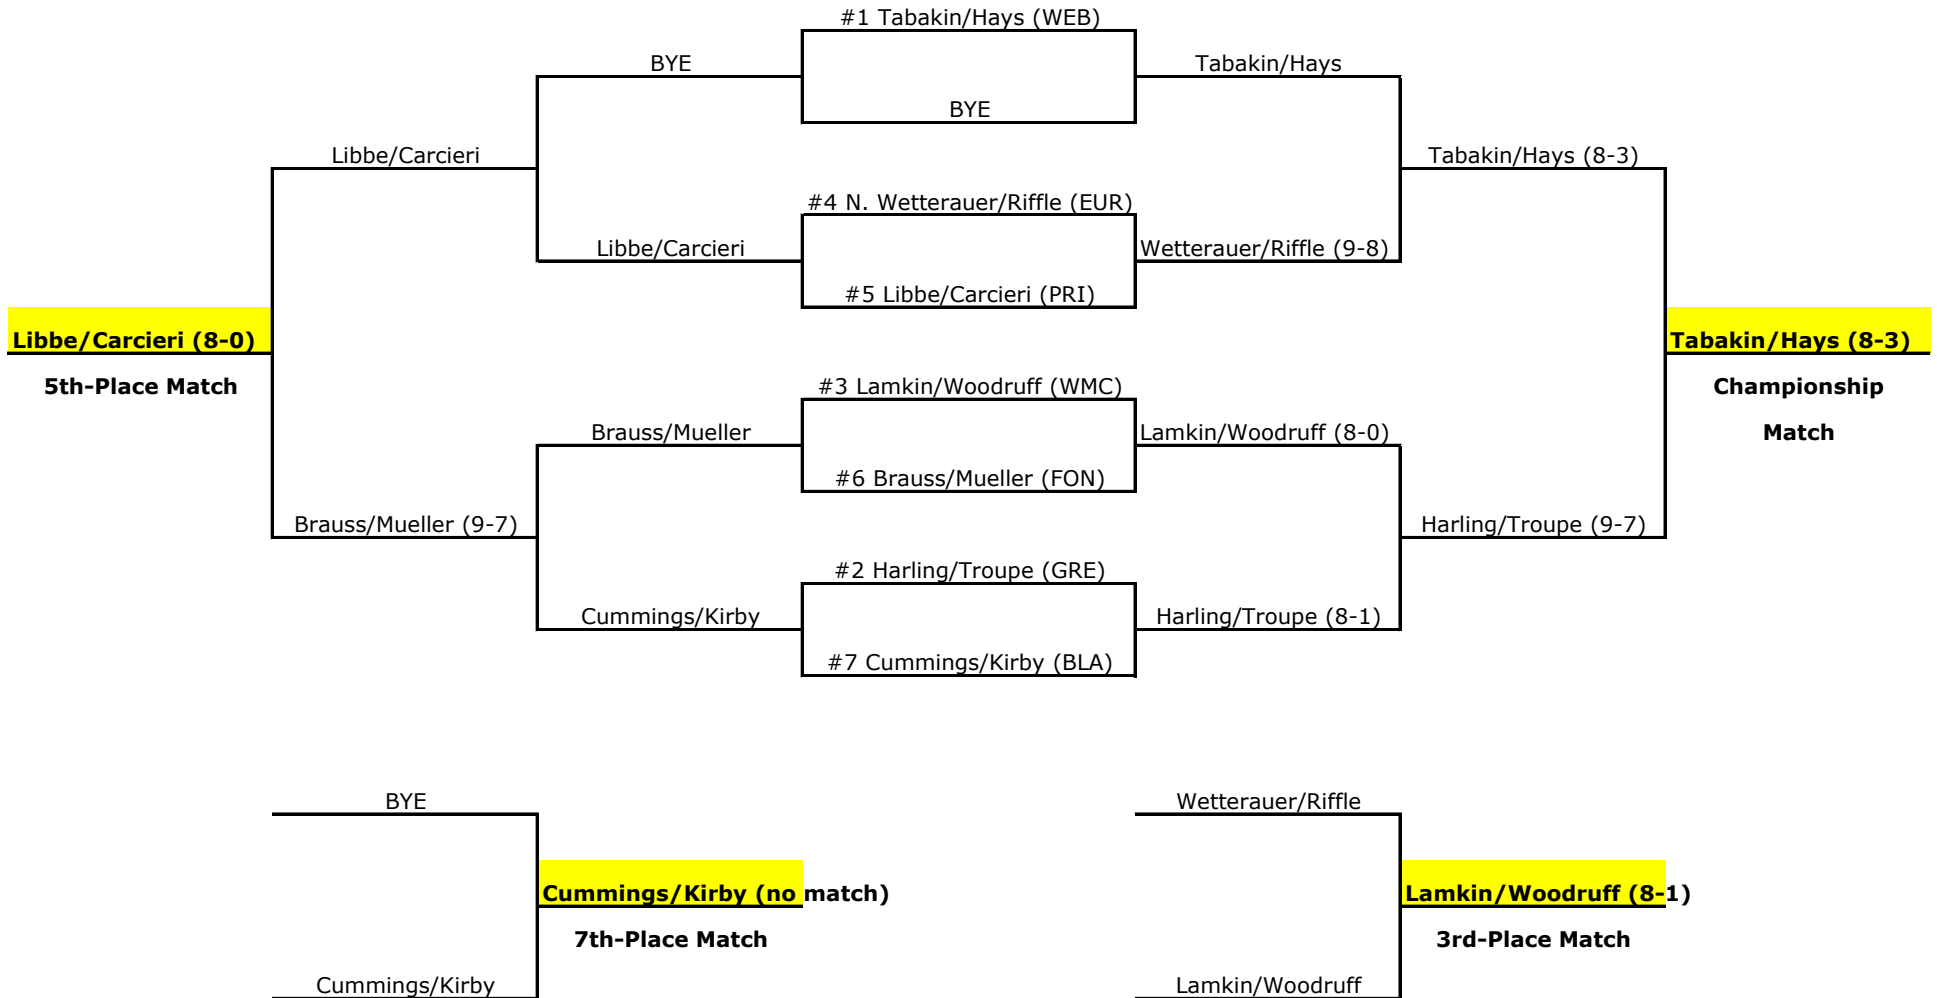

2010 SLIAC Women's Tennis Individual Tournament Bracket #2-Doubles